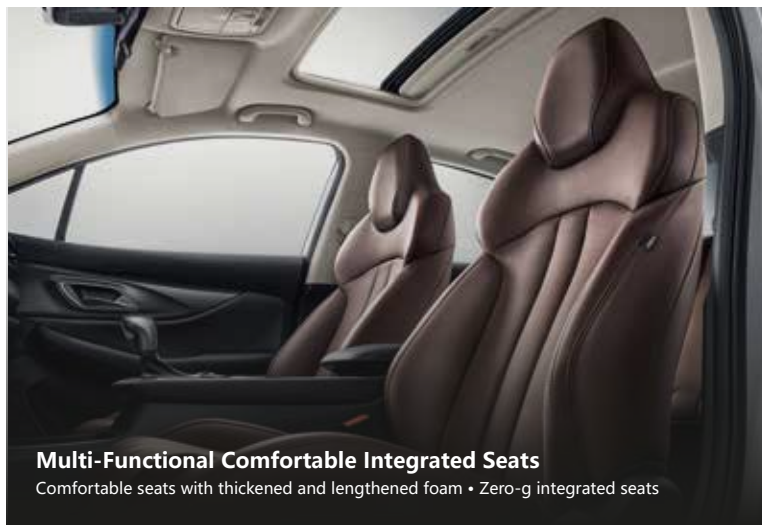

# U5 PLUS

EXCELLENT COEFFICIENT OF DRAG PERFORMANCE, LIBRARY-CLASS QUIET CABIN

### Multi-Functional Comfortable Integrated Seats

Comfortable seats with thickened and lengthened foam • Zero-g integrated seats

### Impressive Screen

A single display server as a multimedia and dashboard. The diagonals of the screen are 12.3" and 7" respectively.

# US PLUS **SPECS**

Model/Configuration	Honor
Driver & passenger sunvisor with vanity mirror	•
Rear USB	1
<b>Seat</b>	
Leather seat	PVC+(microfiber )
Front seat heating	—
4-way manual adjustment - driver seat	—
6-way manual adjustment - driver seat	—
6-way electric adjustment - driver seat	•
4-way manual adjustment - passenger seat	•
Rear seat whole foldable	•
<b>Entertainment</b>	
12V power	•
USB with charge function	2
12.3 inch control screen	•
Mobile connect	•
Speakers	6
Bluetooth	•
<b>Lamp</b>	
Halogen headlamp	—
LED headlamps	•
LED daylight	•
Through type LED taillight	•
Dynamic rear indicator	•
Headlight height adjustment	•
Emergency Stop Signal (ESS)	•
Front top light (with delay function)	•
Front fog light	•
Rear fog light	•
Automatic headlight	•
<b>Air Conditioner</b>	
Power A/C	•
Automatic A/C	—
Rear air outlet (blowing foot)	•